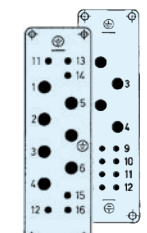

Hood top-entry

Hood side-entry

250 V
16 A
Han A®
chapter 01

10+ ⊕

16+ ⊕

250 V
10 A
Han D®
chapter 02

15+ ⊕

25+ ⊕

18 + ⊖

3 + ⊖

4/4 + ⊖
8/24 + ⊖

3 modules

16

40 + ⊖

72 + ⊖

16 + ⊖

40 + ⊖
32 + ⊖

6 + ⊖

6 + ⊖

6/36 + ⊖
4/2 + ⊖

4 modules

24

64 + ⊖

108 + ⊖

24 + ⊖

64 + ⊖
46 + ⊖

16 + ⊖
10 + ⊖

4/8 + ⊖
6/6 + ⊖

6 modules

Housing surface mounting

Housing bulkhead mounting

Hood cable to cable coupling