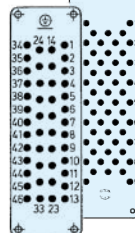

18 + ⊖

3 + ⊖

4/4 + ⊖
8/24 + ⊖

3 modules

16

40 + ⊖

72 + ⊖

16 + ⊖

40 + ⊖
32 + ⊖

6 + ⊖

6 + ⊖

6/36 + ⊖
4/2 + ⊖

4 modules

24

64 + ⊖

108 + ⊖

24 + ⊖

64 + ⊖
46 + ⊖

16 + ⊖
10 + ⊖

4/8 + ⊖
6/6 + ⊖

6 modules

Housing surface mounting

Housing bulkhead mounting

Hood cable to cable coupling