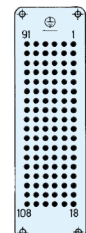

Hood top-entry

Hood side-entry

250 V
16 A
Han A®
chapter 01

10+ ⊕

16+ ⊕

250 V
10 A
Han D®
chapter 02

15+ ⊕

25+ ⊕

18 + ⊖

3 + ⊖

4/4 + ⊖
8/24 + ⊖

3 modules

16

40 + ⊖

72 + ⊖

16 + ⊖

40 + ⊖
32 + ⊖

6 + ⊖

6 + ⊖

6/36 + ⊖
4/2 + ⊖

4 modules

24

64 + ⊖

108 + ⊖

24 + ⊖

64 + ⊖
46 + ⊖

16 + ⊖
10 + ⊖

4/8 + ⊖
6/6 + ⊖

6 modules

Housing surface mounting

Housing bulkhead mounting

Hood cable to cable coupling