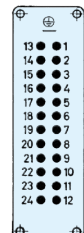

Hood top-entry

Hood side-entry

250 V
16 A
Han A®
chapter 01

10+ ⊕

16+ ⊕

250 V
10 A
Han D®
chapter 02

15+ ⊕

25+ ⊕

18 + ⊖

3 + ⊖

4/4 + ⊖
8/24 + ⊖

3 modules

16

40 + ⊖

72 + ⊖

16 + ⊖

40 + ⊖
32 + ⊖

6 + ⊖

6 + ⊖

6/36 + ⊖
4/2 + ⊖

4 modules

24

64 + ⊖

108 + ⊖

24 + ⊖

64 + ⊖
46 + ⊖

16 + ⊖
10 + ⊖

4/8 + ⊖
6/6 + ⊖

6 modules

Housing surface mounting

Housing bulkhead mounting

Hood cable to cable coupling