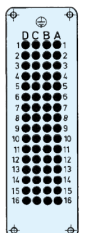

Hood top-entry

Hood side-entry

250 V
16 A
Han A®
chapter 01

10+ ⊕

16+ ⊕

250 V
10 A
Han D®
chapter 02

15+ ⊕

25+ ⊕

18 + ⊖

3 + ⊖

4/4 + ⊖
8/24 + ⊖

3 modules

16

40 + ⊖

72 + ⊖

16 + ⊖

40 + ⊖
32 + ⊖

6 + ⊖

6 + ⊖

6/36 + ⊖
4/2 + ⊖

4 modules

24

64 + ⊖

108 + ⊖

24 + ⊖

64 + ⊖
46 + ⊖

16 + ⊖
10 + ⊖

4/8 + ⊖
6/6 + ⊖

6 modules

Housing surface mounting

Housing bulkhead mounting

Hood cable to cable coupling