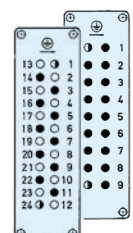

18 + ⊖

3 + ⊖

4/4 + ⊖
8/24 + ⊖

3 modules

16

40 + ⊖

72 + ⊖

16 + ⊖

40 + ⊖
32 + ⊖

6 + ⊖

6 + ⊖

6/36 + ⊖
4/2 + ⊖

4 modules

24

64 + ⊖

108 + ⊖

24 + ⊖

64 + ⊖
46 + ⊖

16 + ⊖
10 + ⊖

4/8 + ⊖
6/6 + ⊖

6 modules

Housing surface mounting

Housing bulkhead mounting

Hood cable to cable coupling