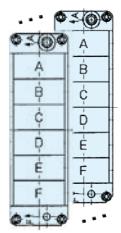

Hood top-entry

Hood side-entry

250 V
16 A
Han A®
chapter 01

10+ ⊕

16+ ⊕

250 V
10 A
Han D®
chapter 02

15+ ⊕

25+ ⊕

40 + ⊖
32 + ⊖

6 + ⊖

6 + ⊖

6/36 + ⊖
4/2 + ⊖

4 modules

24

64 + ⊖

108 + ⊖

24 + ⊖

64 + ⊖
46 + ⊖

16 + ⊖
10 + ⊖

4/8 + ⊖
6/6 + ⊖

6 modules

Housing surface mounting

Housing bulkhead mounting

Hood cable to cable coupling

32

suitable for 2 inserts of size 16 B

48

suitable for 2 inserts of size 24 B